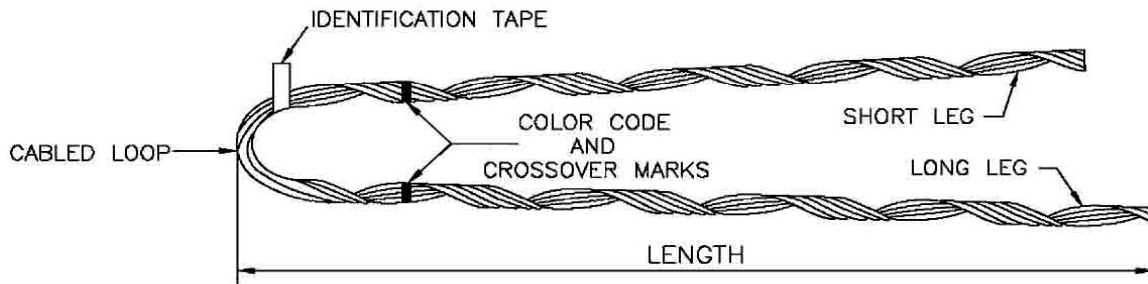

TYPE BG

BIG GUY DEAD END, ALUMINUM COVERED STEEL

For Use On: Siemens Martin,
Utility Grade, High Strength,
Extra High Strength

Left Hand Lay

CATALOG NUMBER	Conductor Range		Nominal Strand Size	Units/ctn	Length (mm)	Wt/carton (kg)	Color code
	(inches)	(mm)					
BG0494	0.475 - 0.494	12.065 - 12.548	7 #6	25	1,067	27.22	Blue
BG0515	0.495 - 0.515	12.573 - 13.081	19 #10	25	1,118	28.13	Green
BG0536	0.560 - 0.536	14.224 - 13.614	25M	20	1,194	29.95	Red
BG0555	0.537 - 0.555	13.640 - 14.097	7 #5	20	1,219	30.40	Yellow
BG0570	0.556 - 0.570	14.122 - 14.478		15	1,245	30.85	Blue
BG0591	0.571 - 0.591	14.503 - 15.011	19 #9	20	1,270	30.85	Orange
BG0612	0.592 - 0.612	15.037 - 15.545		15	1,270	22.69	Green
BG0636	0.613 - 0.636	15.570 - 16.154		10	1,372	22.23	Yellow
BG0661	0.636 - 0.661	16.154 - 16.789	19 #8	10	1,422	22.69	Black
BG0686	0.662 - 0.686	16.815 - 17.424	19x0.1363"	10	1,499	29.95	Blue
BG0712	0.687 - 0.712	17.450 - 18.085		10	1,549	30.85	Red
BG0741	0.713 - 0.741	18.110 - 18.821	19 #7, 37 #10	10	1,600	31.76	Black
BG0772	0.742 - 0.772	18.847 - 19.609	19x0.1499"	5	1,803	18.60	Yellow