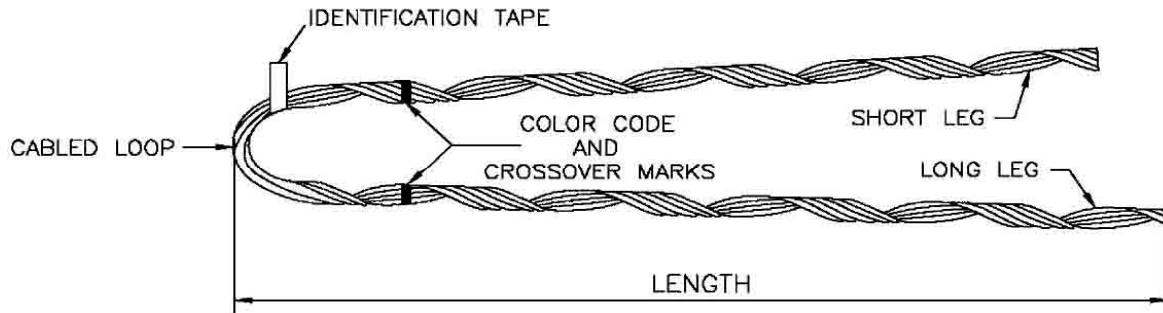

TYPE BG

BIG GUY DEAD END, GALVANIZED STRAND

For Use On: Siemens Martin,
Utility Grade, High Strength,
Extra High Strength

Left Hand Lay

CATALOG NUMBER	Size	Conductor Range		Nominal Strand Size	Units/ctn	Length (mm)	Wt/carton (kg)	Color code
		(inches)	(mm)					
BG0563	1/2"	0.459 - 0.563	11.659 - 14.300	7W 19W	20	1,245	28.58	Blue
BG0620	9/16"	0.564 - 0.620	14.326 - 15.748	7W 19W	10	1,397	21.78	Yellow
BG0749	5/8"	0.621 - 0.749	15.773 - 19.025	7W 19W	10	1,626	29.50	Black
BG0884	3/4"	0.750 - 0.884	19.050 - 22.454	19W	5	1,930	24.50	Orange
BG0998	7/8"	0.885 - 0.998	22.479 - 25.349	19W	5	2,286	34.48	Green
BG1200	1"	1.000 - 1.200	25.400 - 30.480	19W 37W	3	3,175	34.48	Blue